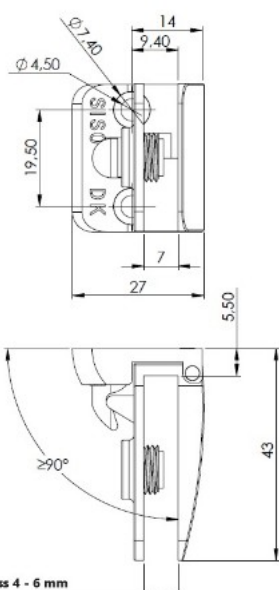

## Description:

Glass Door Hinge "Square" Centre, L, Alu, F/Narrow Frames,W/ Short Mounting Plate, F/Inset Doors, Thickness 4-6mm,1 Zamak, Screw W/PVC Tip & 1 Zamak Screw W/Hard  $\varnothing 5 \times 3,5$ mm Extension,, Catch Made Of ABS Plastic

## Item number:

15.06.261-0

Units	Box	Carton	HS Code	Barcode
Pcs.	10	100	8302100090	 5704866055079

Glass thickness 4 - 6 mm

**SISO A/S**  
Mileparken 11  
DK-2740 Skovlunde  
Denmark  
VAT: DK 24786013

Phone +45 45 830 900  
[www.siso.dk](http://www.siso.dk)  
[siso@siso.dk](mailto:siso@siso.dk)